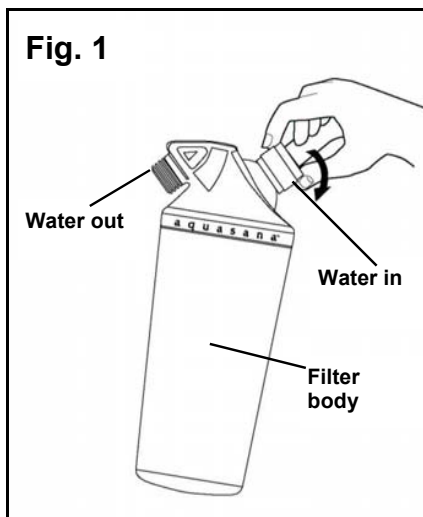

Aquasana Installation & Operation Instructions

1 Unpack Contents.

Package contains:

- Filter system assembly; which includes the upper filter body and threaded cartridge already assembled.
- Deluxe Aquasana shower head.
- Instructions and warranty.
- Water 4 Life auto-ship form.

2 Remove the plastic shipping plugs

from the inlet and outlet of the filter system and make sure the white rubber washer is in place in the chrome swivel inlet connector.

3 Remove your existing shower head

from the shower supply pipe.

4 Attach the assembled filter system

to the supply pipe as shown in **figure 1**. While holding the shower filter in a stationary position, thread the chrome swivel collar onto the shower pipe by turning clockwise. Tighten the connector finger tight and then, using a pair of pliers, turn an additional 1/4 turn or until the filter system retains a firm position. **Over tightening may cause the washer to compress into the inside of the shower pipe, resulting in leakage around connector. If this occurs, remove swivel collar from pipe, reinstall the washer and reconnect to the shower pipe.**