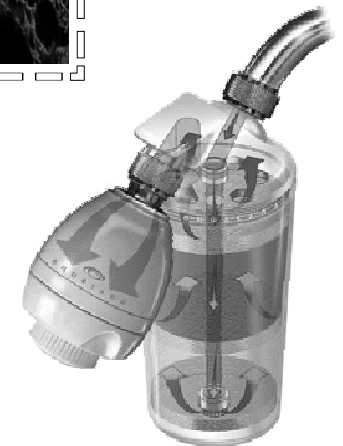

**You'll be amazed at the
difference!**