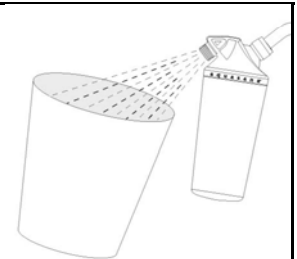

from the shower supply pipe.

4 Attach the assembled filter system

to the supply pipe as shown in **figure 1**. While holding the shower filter in a stationary position, thread the chrome swivel collar onto the shower pipe by turning clockwise. Tighten the connector finger tight and then, using a pair of pliers, turn an additional 1/4 turn or until the filter system retains a firm position. **Over tightening may cause the washer to compress into the inside of the shower pipe, resulting in leakage around connector. If this occurs, remove swivel collar from pipe, reinstall the washer and reconnect to the shower pipe.**

5 Flush and activate the filter

Once the filter unit is installed in the proper position it is time to flush and activate the filter cartridge.

6 Use cold water

for the initial flushing, see **“Note” below for flushing precaution**. After the water has turned clear, adjust the temperature up to a normal shower temp. Notice that there is a slight delay in temperature adjustment due to the volume of water in the filter; take this delay into account when making temperature adjustments. **Make slight adjustments and wait 30 seconds for temperature change**. Run water until clear and then turn off and then back on several times. Repeat this procedure until the initial surge of water is free of discoloration.

Note

The initial surge of water will be discolored due to carbon fines and may soil your shower stall. It is recommended that you capture the first 1-2 gallons of water in a bucket. This carbonized water is very beneficial to plants and the environment and can be discarded in a plant bed or down the drain.