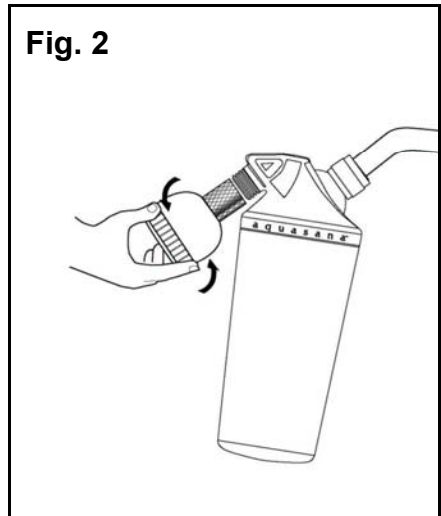

7 Attach the shower head

to the filter body as shown in figure 2.

Enjoy the benefits of showering in healthy, chlorine free water!